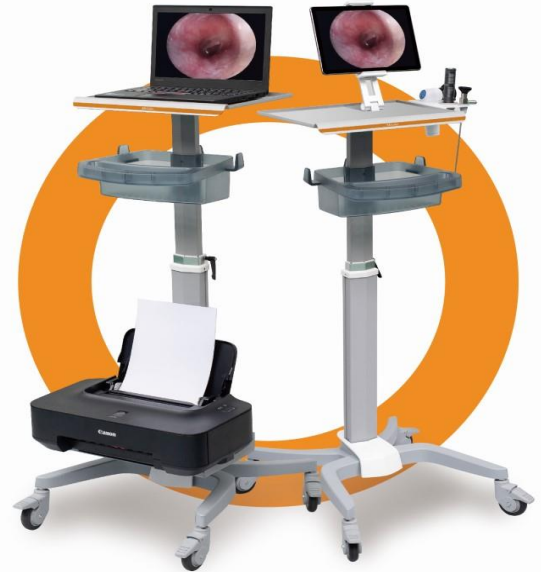

CREATE BY HEART
CARE FOR HEALTH