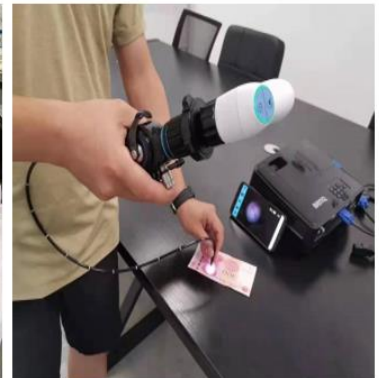

Wireless
HD Endoscope Camera System
DJSXJ-1b

Flexible and Rigid Endoscope both suitable for camera to use.